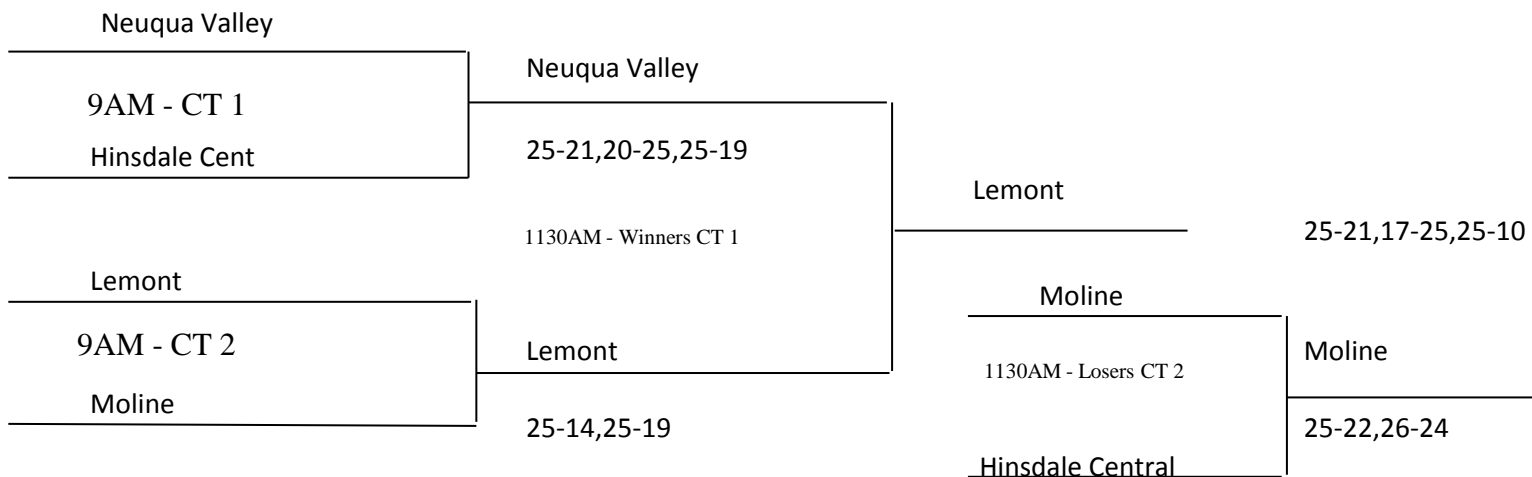

SILVER BRACKET - BENET ACADEMY