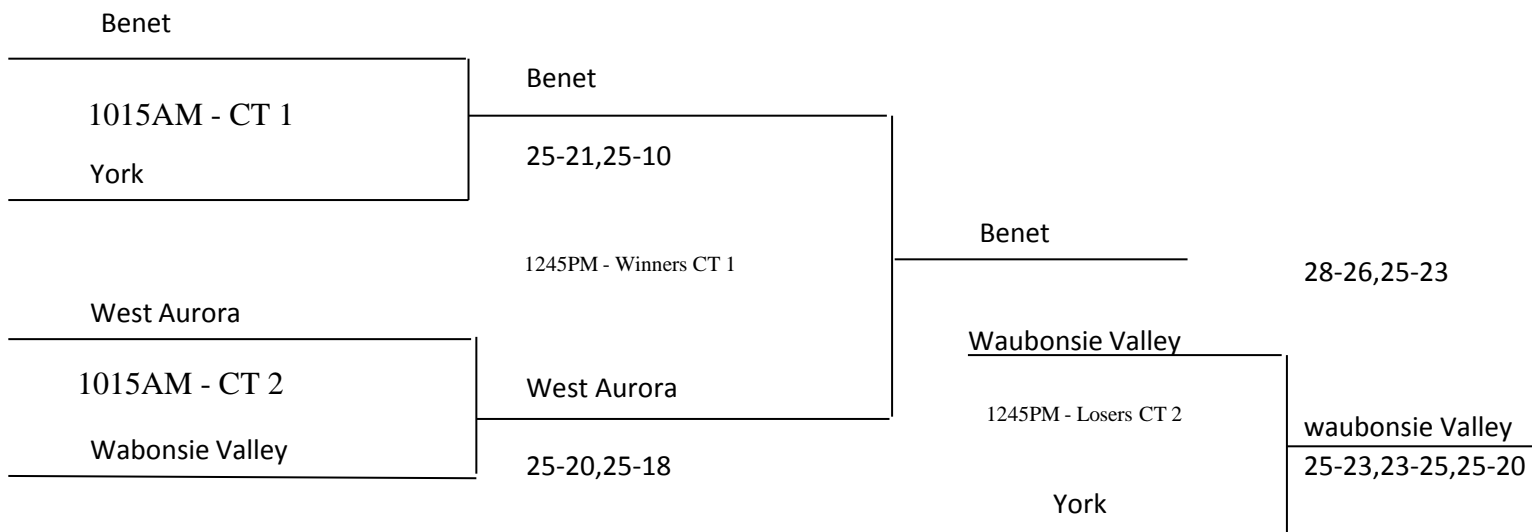

Benet Academy Girls Volleyball

2200 Maple Avenue Lisle, IL 60532 ■ Ph: (630) 969-6550 ■ Fax: (630) 719-2826 ■ www.benetvolleyball.org

2012 Benet Invite - Final Results

<i>Red Pool</i>	
Benet DEF Moline	25-17,25-14
Benet DEF Waubansie Valley	25-12,25-13
Benet DEF Neuqua Valley	25-20,25-20
Waubonsie Valley DEF Neuqua Valley	17-25,26-24,25-20
Neuqua Valley DEF Moline	25-23,25-18
Waubonsie Valley DEF Moline	25-22,25-15

<i>White Pool</i>	
York DEF Lemont	25-20,25-20
York DEF Hinsdale Cent	25-8,22-25,25-21
West Aur. DEF Hinsdale Cent	25-18,25-27,25-14
West Aur. DEF York	25-14,25-20
West Aur. DEF Lemont	25-12,25-20
Lemont DEF Hinsdale Cent	25-21,25-21

GOLD BRACKET- BENET ACADEMY