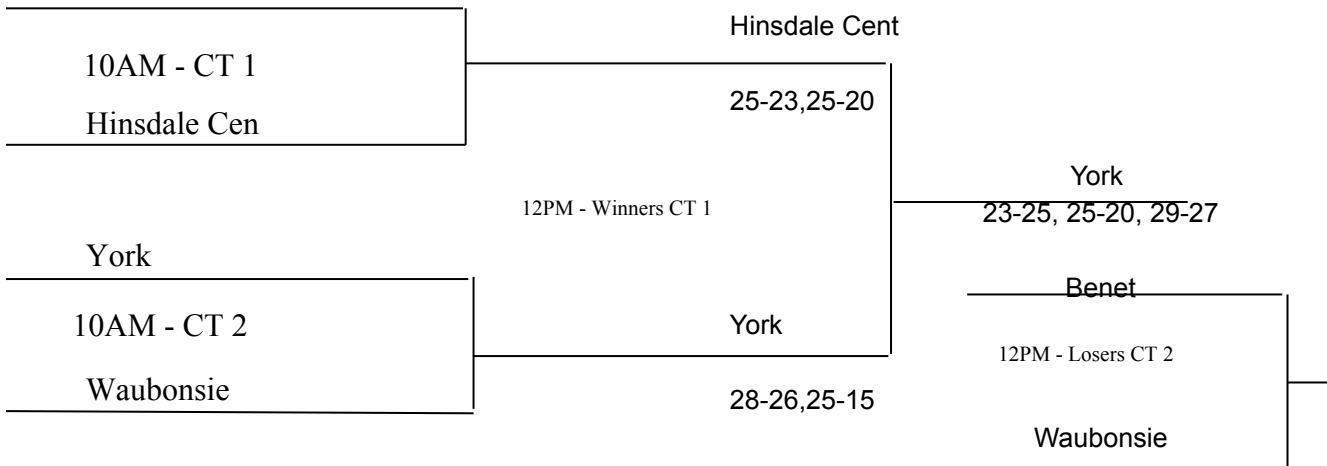

Benet Academy Girls Volleyball

2200 Maple Avenue Lisle, IL 60532 ■ Ph: (630) 969-6550 ■ Fax: (630) 719-2826 ■ www.benet.o

2010 Benet Invite

Red Pool	
Benet def SHG	25-5 , 25-10
Benet def Lemont	25-11,25-16
Benet def Waubonsie	25-14,25-21
Waubonsie def Lemont	25-17,19-25,25-22
Waubonsie def SHG	25-5,25-16
Lemont def SHG	27-25,25-18

White Pool	
York def Hinsdale Central	
York def Stagg	
York def West Aurora	
Hinsdale Central def Stagg	
West Aurora def Hinsdale Central	
Stagg def West Aurora	

GOLD BRACKET - BENET ACADEMY

BENET

SILVER BRACKET - BENET ACADEMY

Lemont

Benet Academy Girls Volleyball

2200 Maple Avenue Lisle, IL 60532 ■ Ph: (630) 969-6550 ■ Fax: (630) 719-2826 ■ www.benet.o

Final Standings

1. York
2. Hinsdale Central
3. Benet
4. Waubonsie Valley
5. West Aurora
6. Lemont
7. Stagg
8. Sacred Heart Griffin